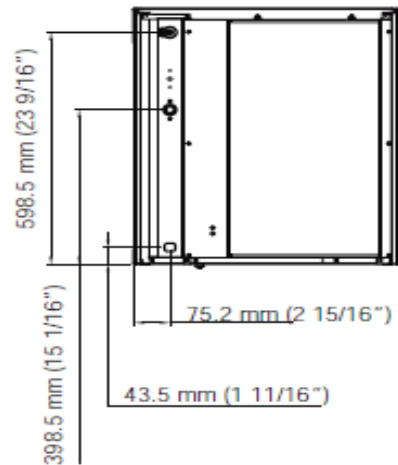

# Simag SV205 (Head Only) - 205kg production

## DIMENSIONS

Width 560 mm  
 Depth 620 mm  
 Height 575 mm  
 Height with bin 1800mm

## PLUMBING CONNECTIONS

10 amp 1 metre power lead 598.5 mm  
 3/4" Water Inlet 398.5 mm  
 20mm Water Outlet Gravity 43.5 mm  
 (If using Frostline bin Drain outlet 125mm \*base )