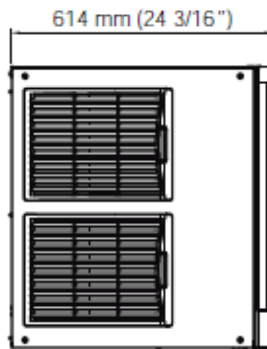

# Simag SV205 (Head Only) - 205kg production

## DIMENSIONS

Width 560 mm  
 Depth 620 mm  
 Height 575 mm  
 Height with bin 1800mm

## PLUMBING CONNECTIONS

10 amp 1 metre power lead 598.5 mm  
 3/4" Water Inlet 398.5 mm  
 20mm Water Outlet Gravity 43.5 mm  
 (If using Frostline bin Drain outlet 125mm \*base )