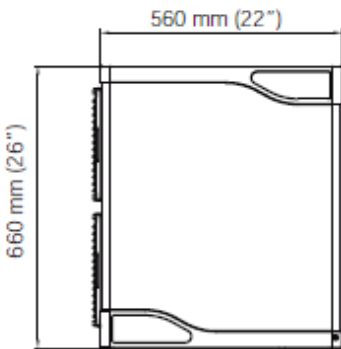

# Simag SV205 (Head Only) - 205kg production

## DIMENSIONS

Width 560 mm  
 Depth 620 mm  
 Height 575 mm  
 Height with bin 1800mm

## PLUMBING CONNECTIONS

10 amp 1 metre power lead 598.5 mm  
 3/4" Water Inlet 398.5 mm  
 20mm Water Outlet Gravity 43.5 mm  
 (If using Frostline bin Drain outlet 125mm \*base )