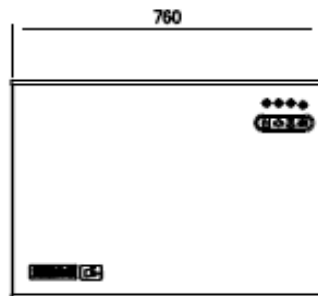

Simag Modular Storage Bins 130kg – 360kg

SPECIFICATION

B300 130kg

Width 560 mm
 Depth 800 mm
 Height 1225 mm
 Bin for: SPN255

B500 220kg

Width 760mm
 Depth 800mm
 Height 1225mm
 Bin for: SPN255, SPN405

B800 360kg

Width 1220
 Depth 800mm
 Height 1225mm
 Bin for: SPN255, SPN405, SPN605